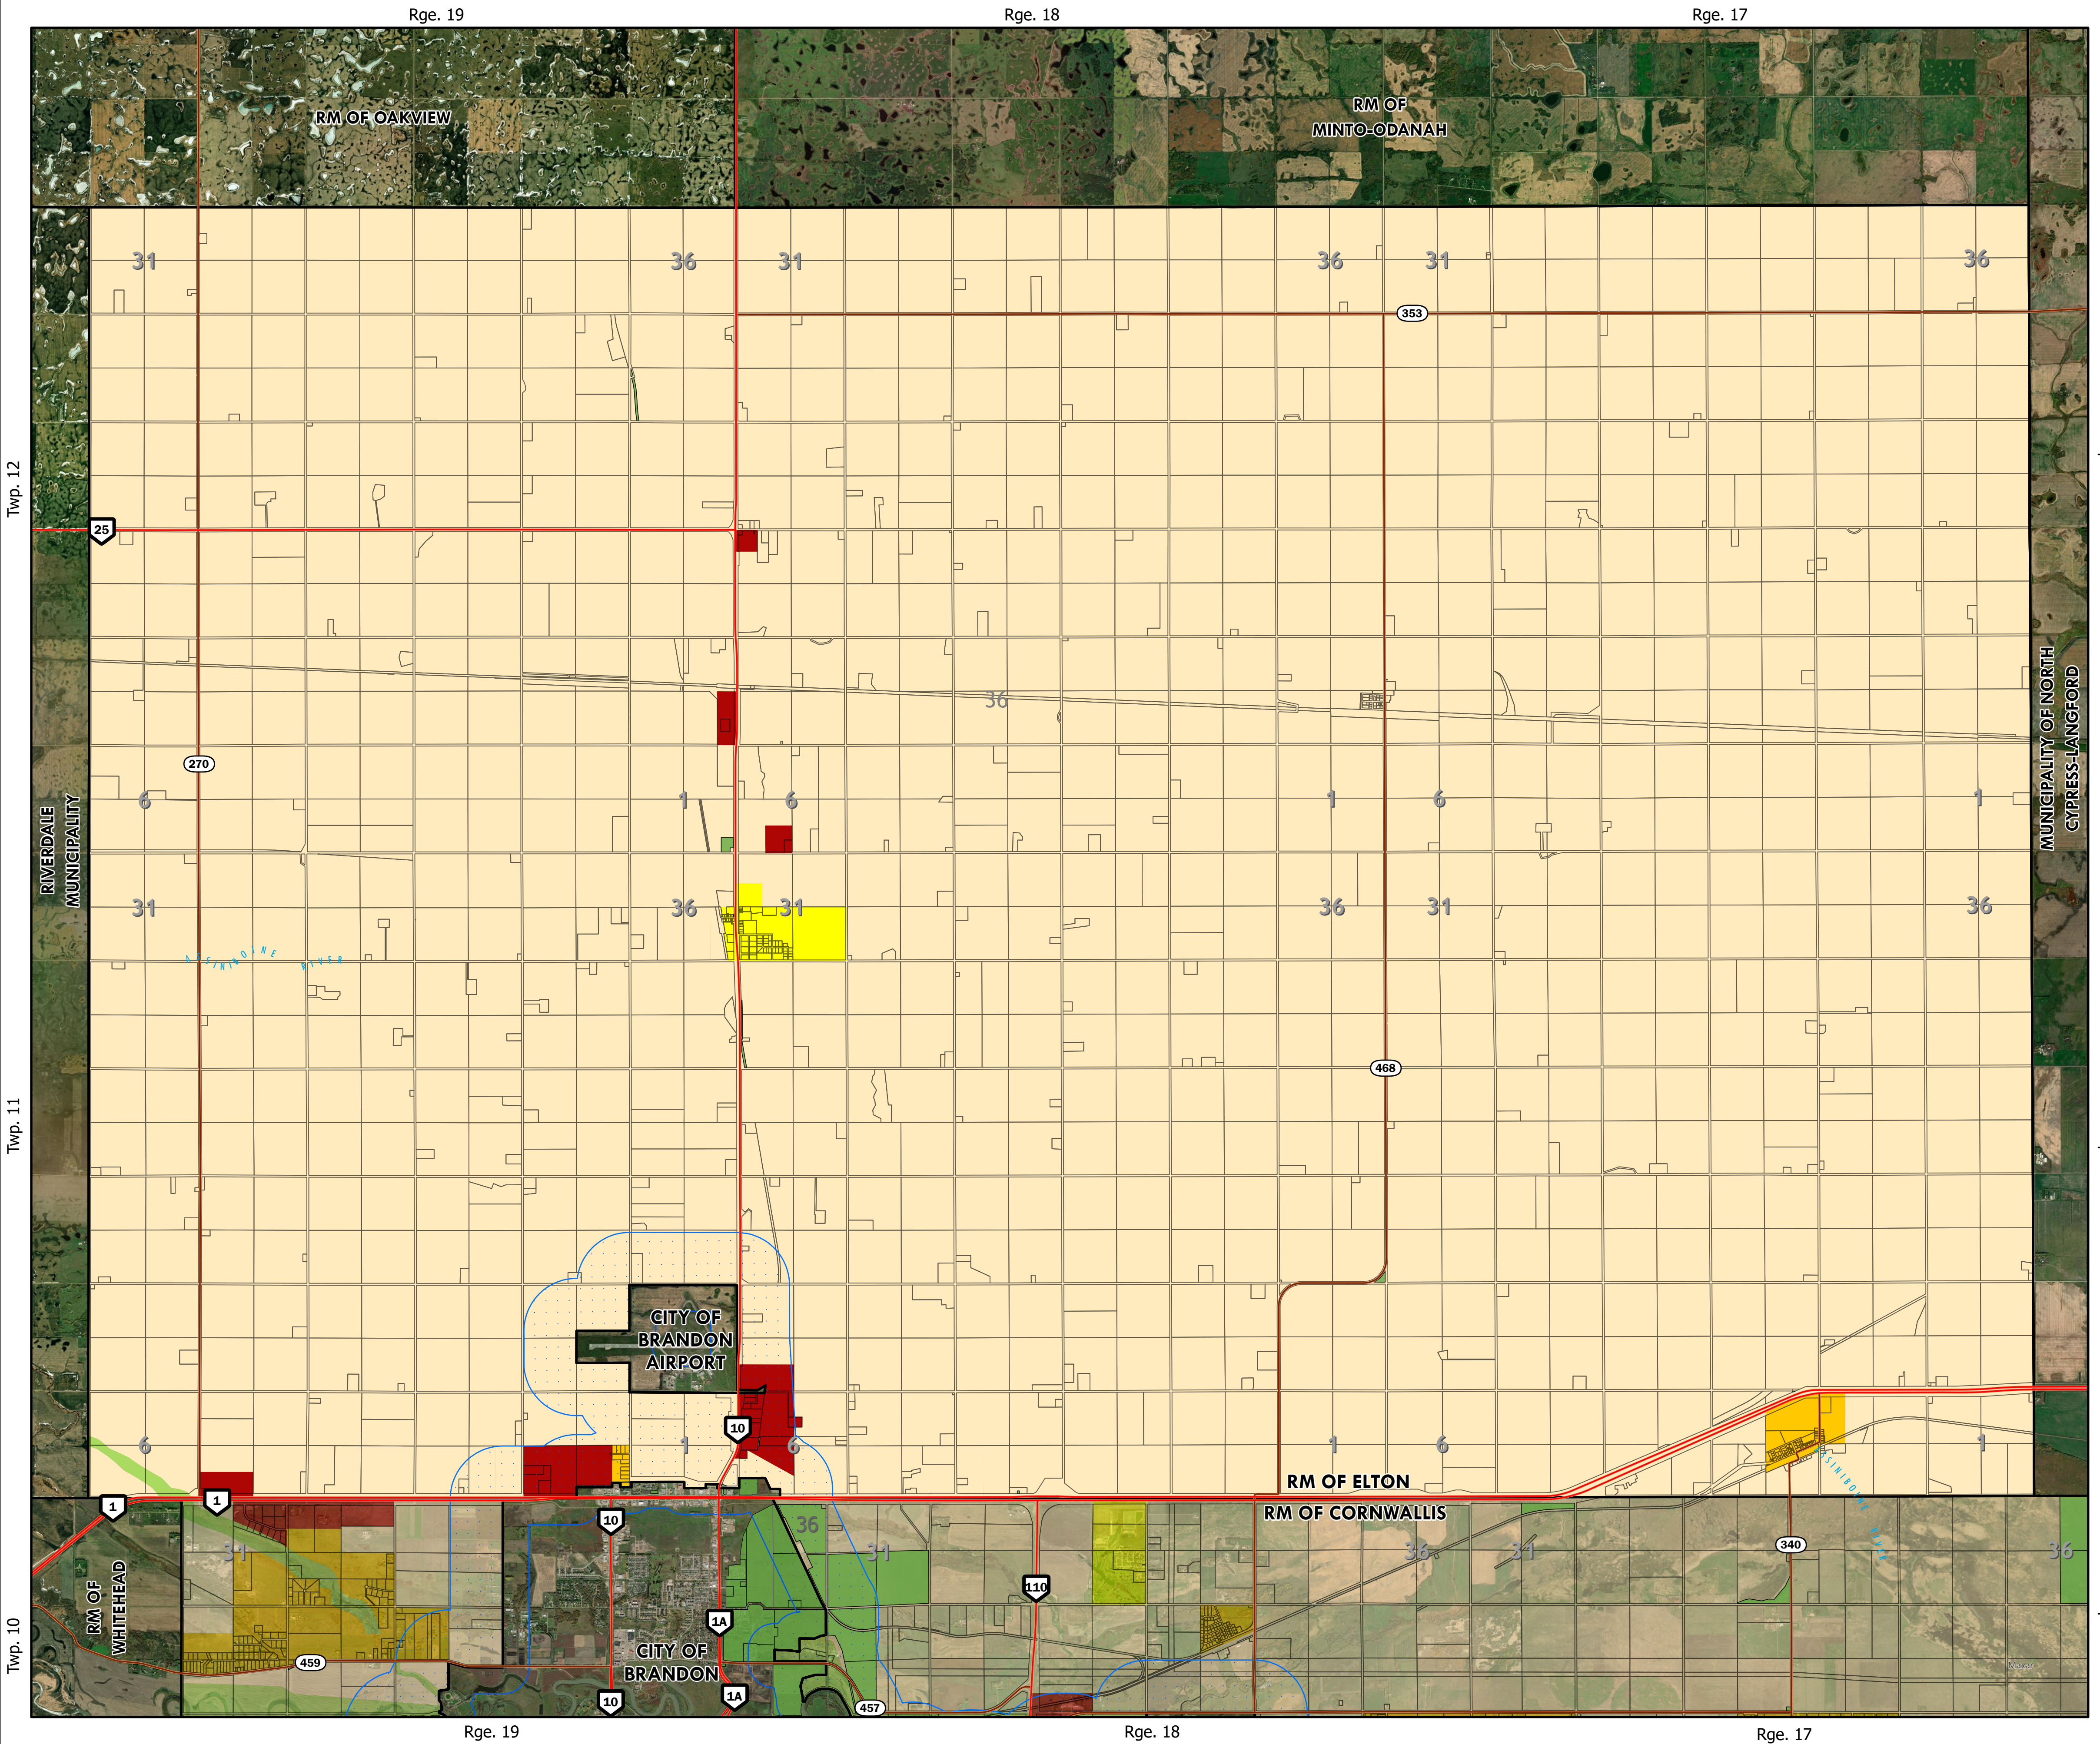

# Keystone Planning District Development Plan

## Land Use Designations

### Map 2 - RM of Elton

#### Other Features

- Municipal Boundaries
- Tax Parcels
- Provincial Trunk Highway
- Provincial Road
- Crown Land