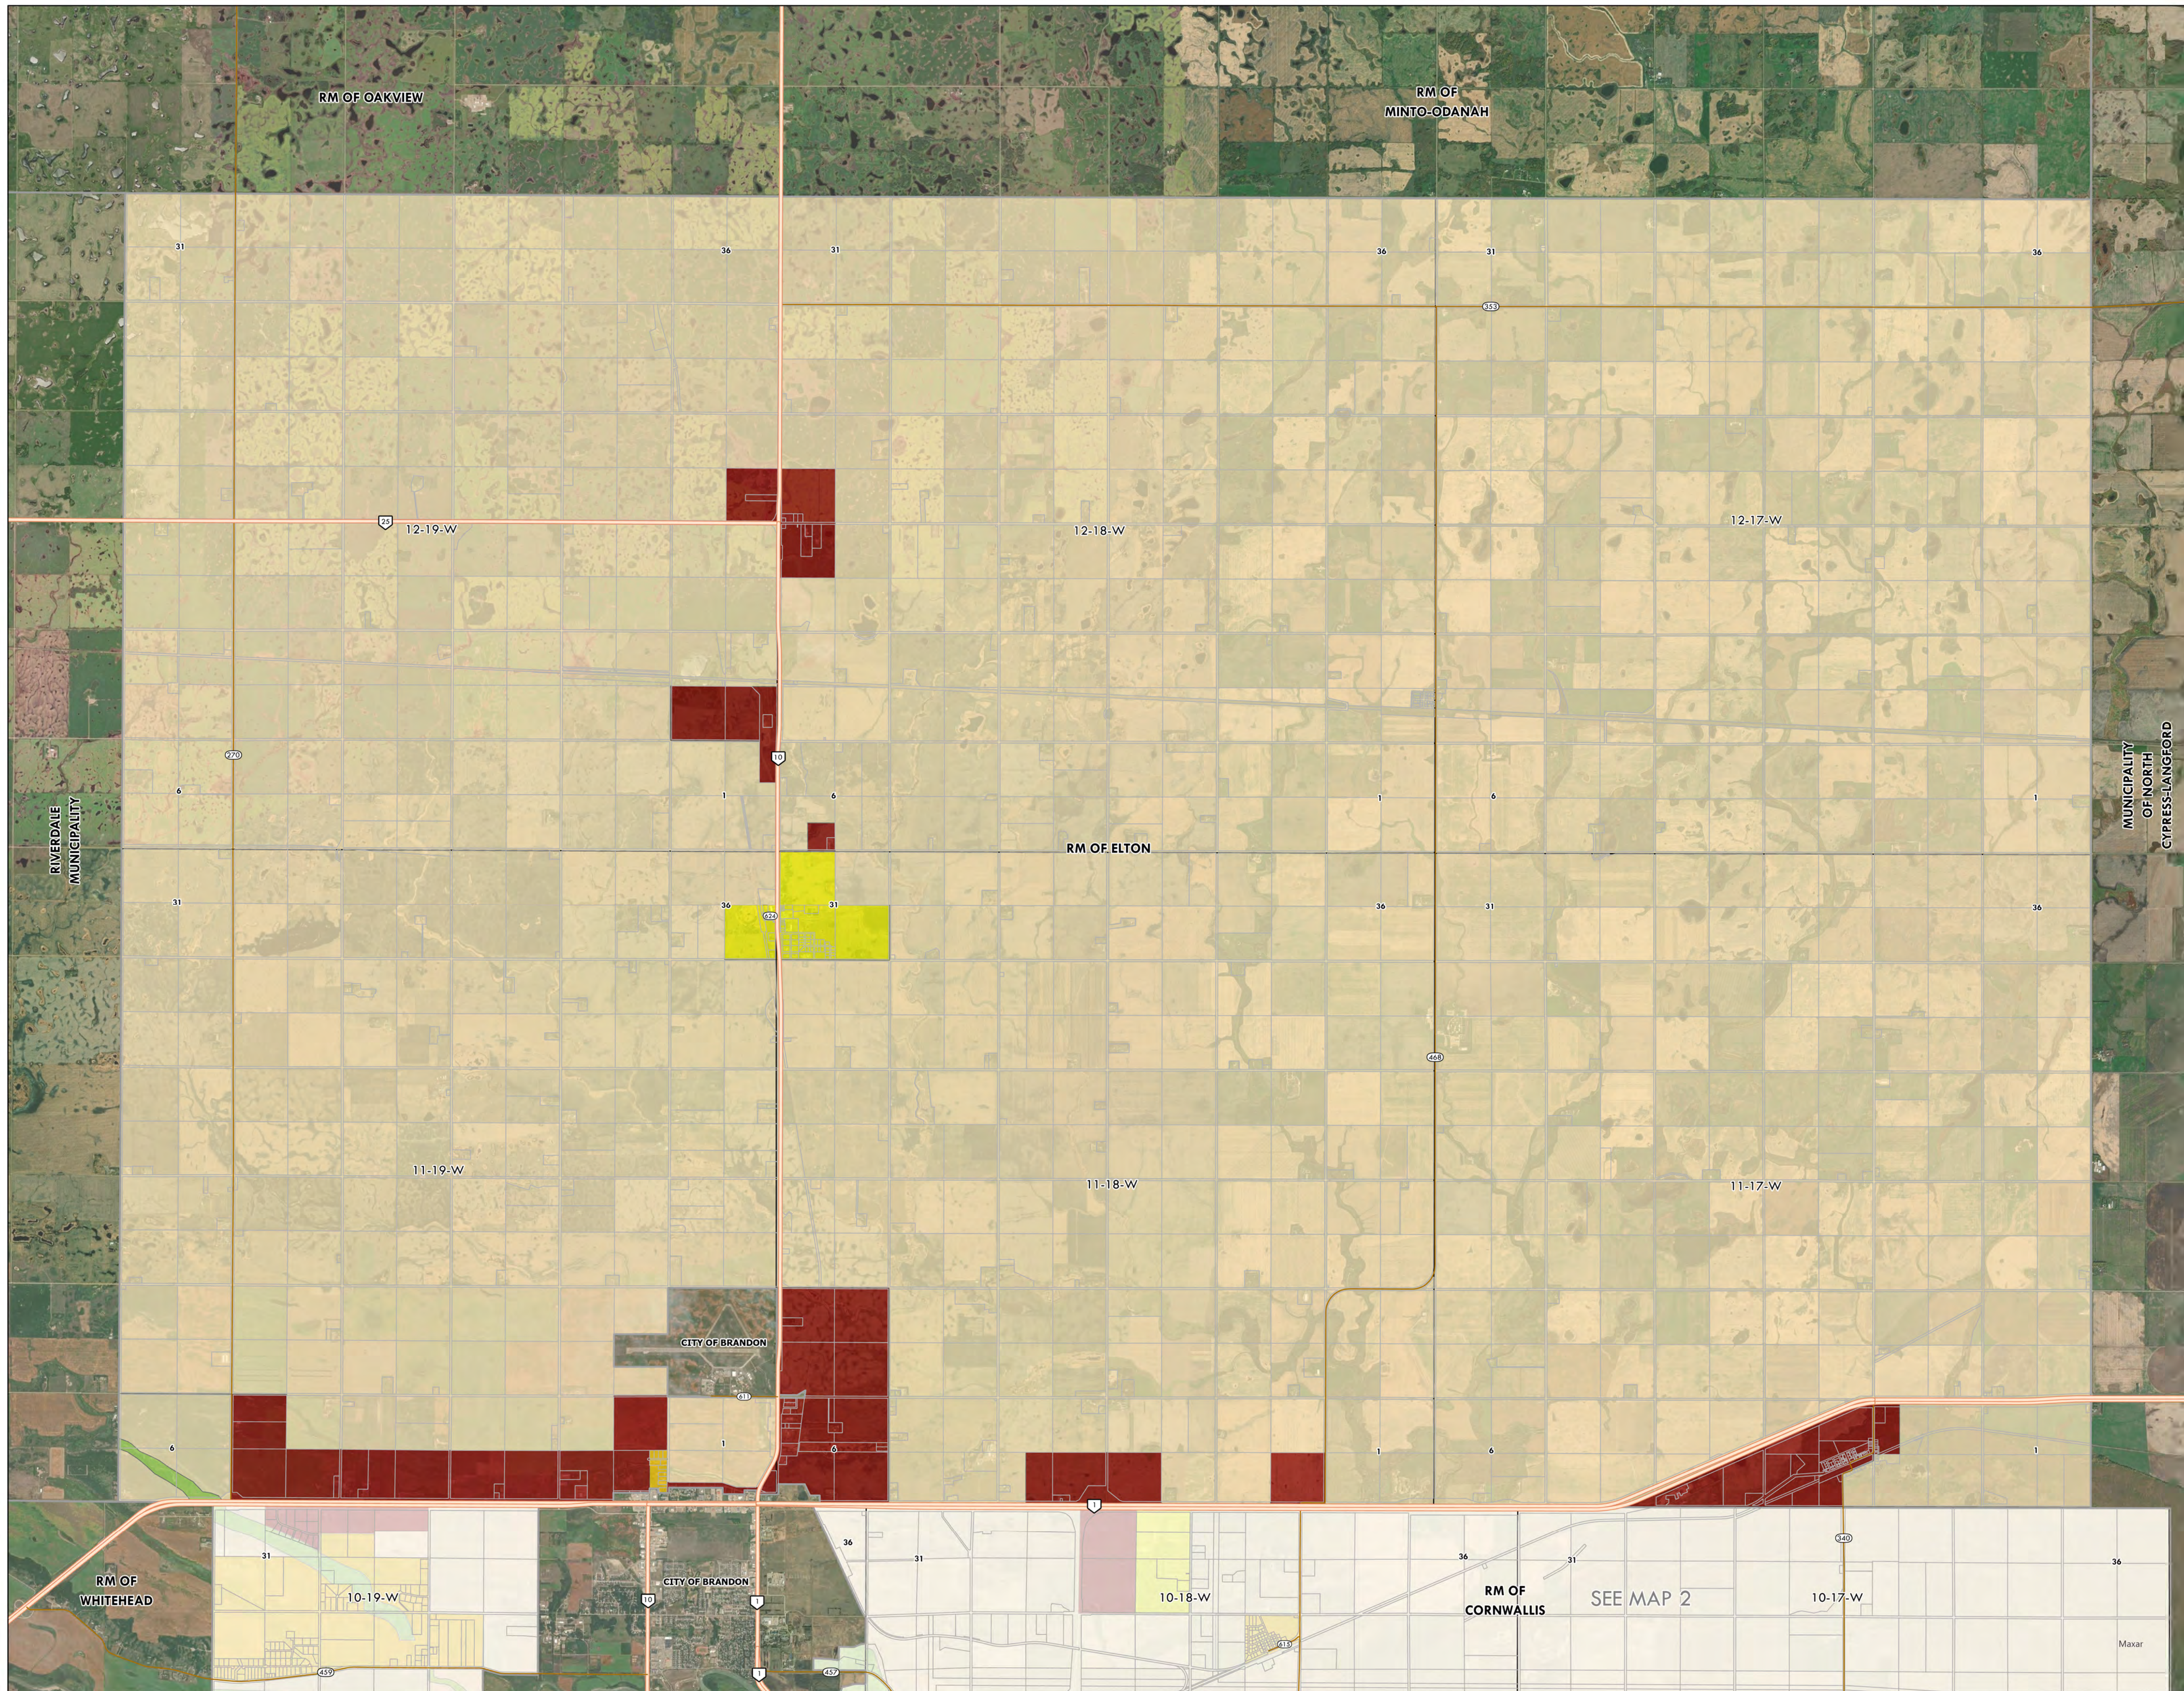

Keystone Planning District  
Development Plan Review

Land Use Designations

Map 2 - RM of Elton

Proposed Designations

- Agricultural Area
- Economic Development Area
- Principal Settlement Centre
- Rural Settlement Area
- Conservation and Recreation

Ancillary Layers

- Tax Parcels
- Municipal Boundaries
- Townships
- Access Road
- Expressway
- Provincial Road
- Provincial Trunk Highway